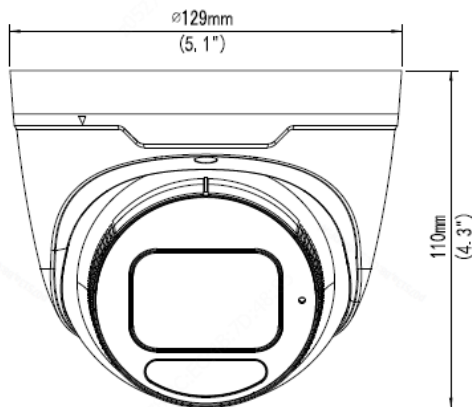

UL (UL 62368-1, 2nd Ed., Issue Date: 2014-12-01)
Environment	CE-RoHS (2011/65/EU;(EU)2015/863); WEEE (2012/19/EU); Reach (Regulation (EC) No 1907/2006)
Protection	IP67 (IEC 60529:1989+AMD1:1999+AMD2:2013) IK10 (IEC 62262:2002)
General	
Power	DC 12V±25%, PoE (IEEE 802.3af)
	Power consumption: Max 11W
Power Interface	Ø 5.5mm coaxial power plug
Dimensions (Ø x H)	Φ129 x 110mm (Φ5.1" x 4.3")
Weight	0.64kg (1.41lb)
Material	Metal
Operating Conditions	-30°C ~ 60°C (-22°F ~ 140°F), Humidity: ≤95% RH (non-condensing)
Storage Environment	-30°C ~ 60°C (-22°F ~ 140°F), Humidity: ≤95% RH (non-condensing)
Surge Protection	4KV
Reset Button	Support

Dimensions

Accessories

TR-JB03-H-IN

Junction Box

TR-JB07/WM03-F-IN

Wall Mount

TR-WM03-B-IN

Wall Mount

TR-UP06-IN

Pole Mount