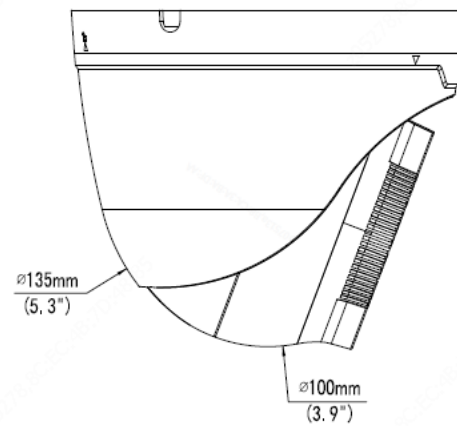

UL (UL 62368-1, 2nd Ed., Issue Date: 2014-12-01)
Environment	CE-RoHS (2011/65/EU;(EU)2015/863); WEEE (2012/19/EU); Reach (Regulation (EC) No 1907/2006)
Protection	IP67 (IEC 60529:1989+AMD1:1999+AMD2:2013) IK10 (IEC 62262:2002)
General	
Power	DC 12V±25%, PoE (IEEE 802.3af)
	Power consumption: Max 11W
Power Interface	Ø 5.5mm coaxial power plug
Dimensions (Ø x H)	Φ129 x 110mm (Φ5.1" x 4.3")
Weight	0.64kg (1.41lb)
Material	Metal
Operating Conditions	-30°C ~ 60°C (-22°F ~ 140°F), Humidity: ≤95% RH (non-condensing)
Storage Environment	-30°C ~ 60°C (-22°F ~ 140°F), Humidity: ≤95% RH (non-condensing)
Surge Protection	4KV
Reset Button	Support

Dimensions

Accessories

TR-JB03-H-IN

Junction Box

TR-JB07/WM03-F-IN

Wall Mount

TR-WM03-B-IN

Wall Mount

TR-UP06-IN

Pole Mount